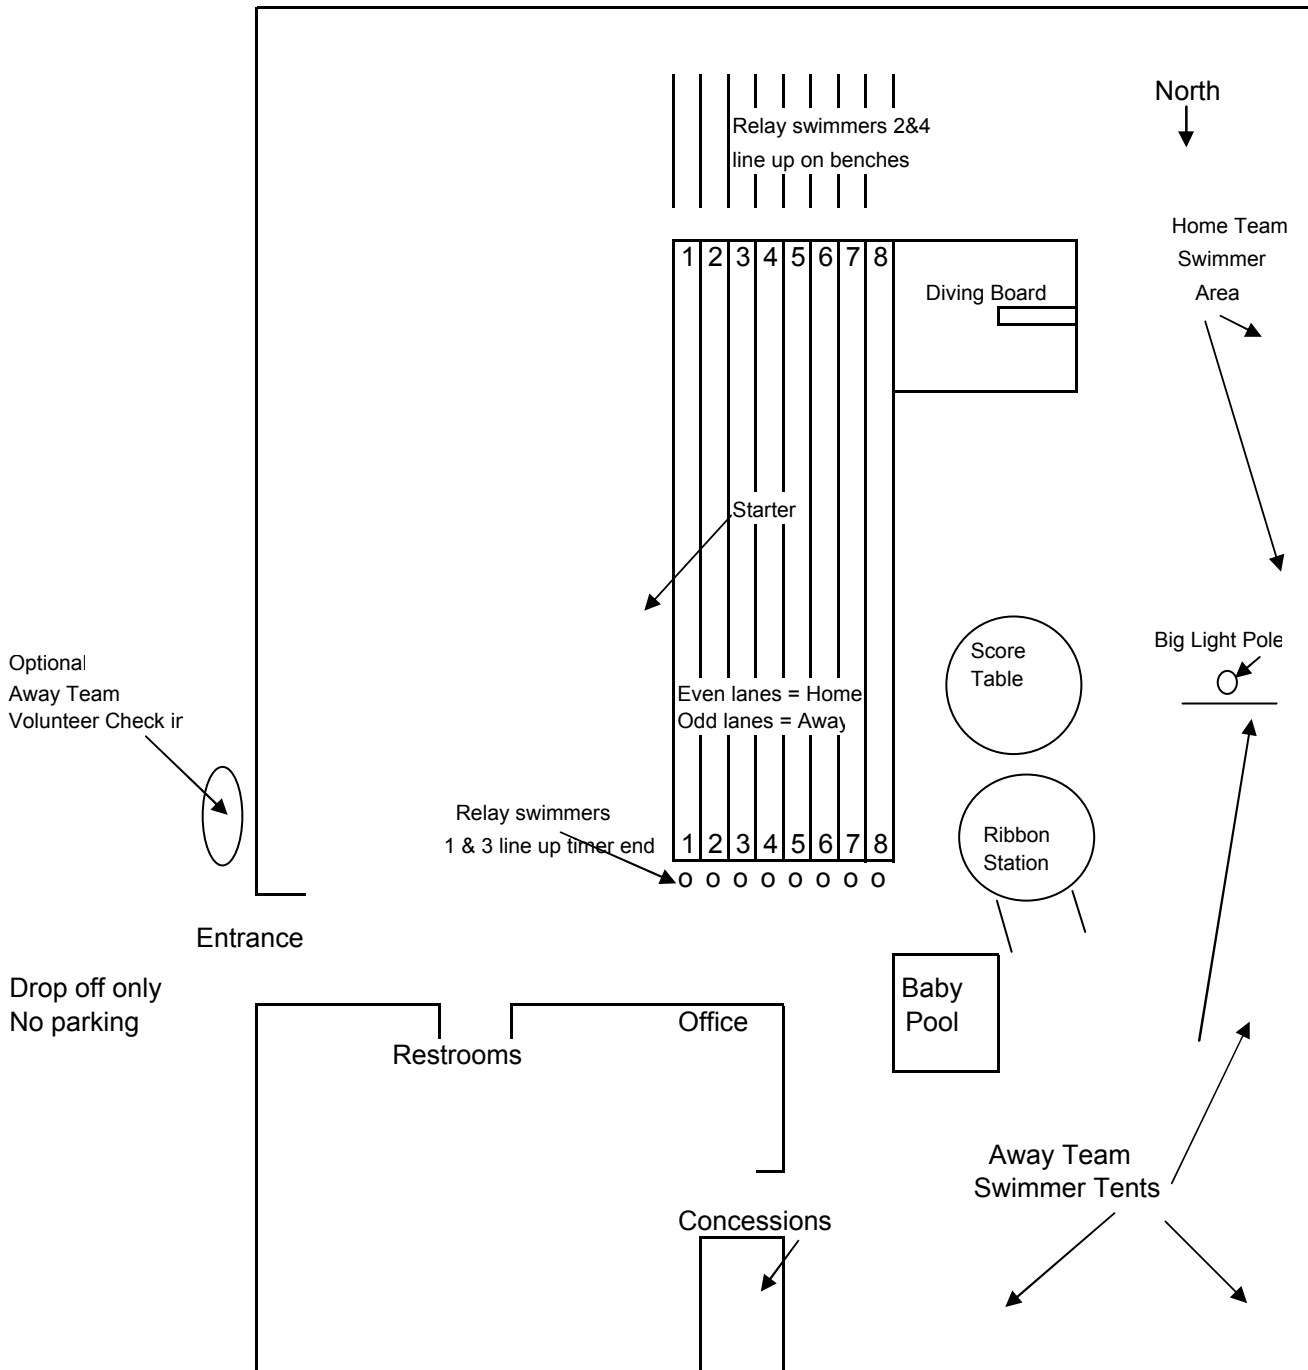

# Grand Lakes Pool Layout for Swim Meets

updated 6/8/08

## Directions to Grand Lakes Pool

From Hwy 99 and Fry:  
 Go east on Fry past Peek.  
 Turn right (south) on Rainwood Park.  
 Go 1/3 mile south on Rainwood Park.  
 Turn right on N. Grand Brooks. Pool is on the right.