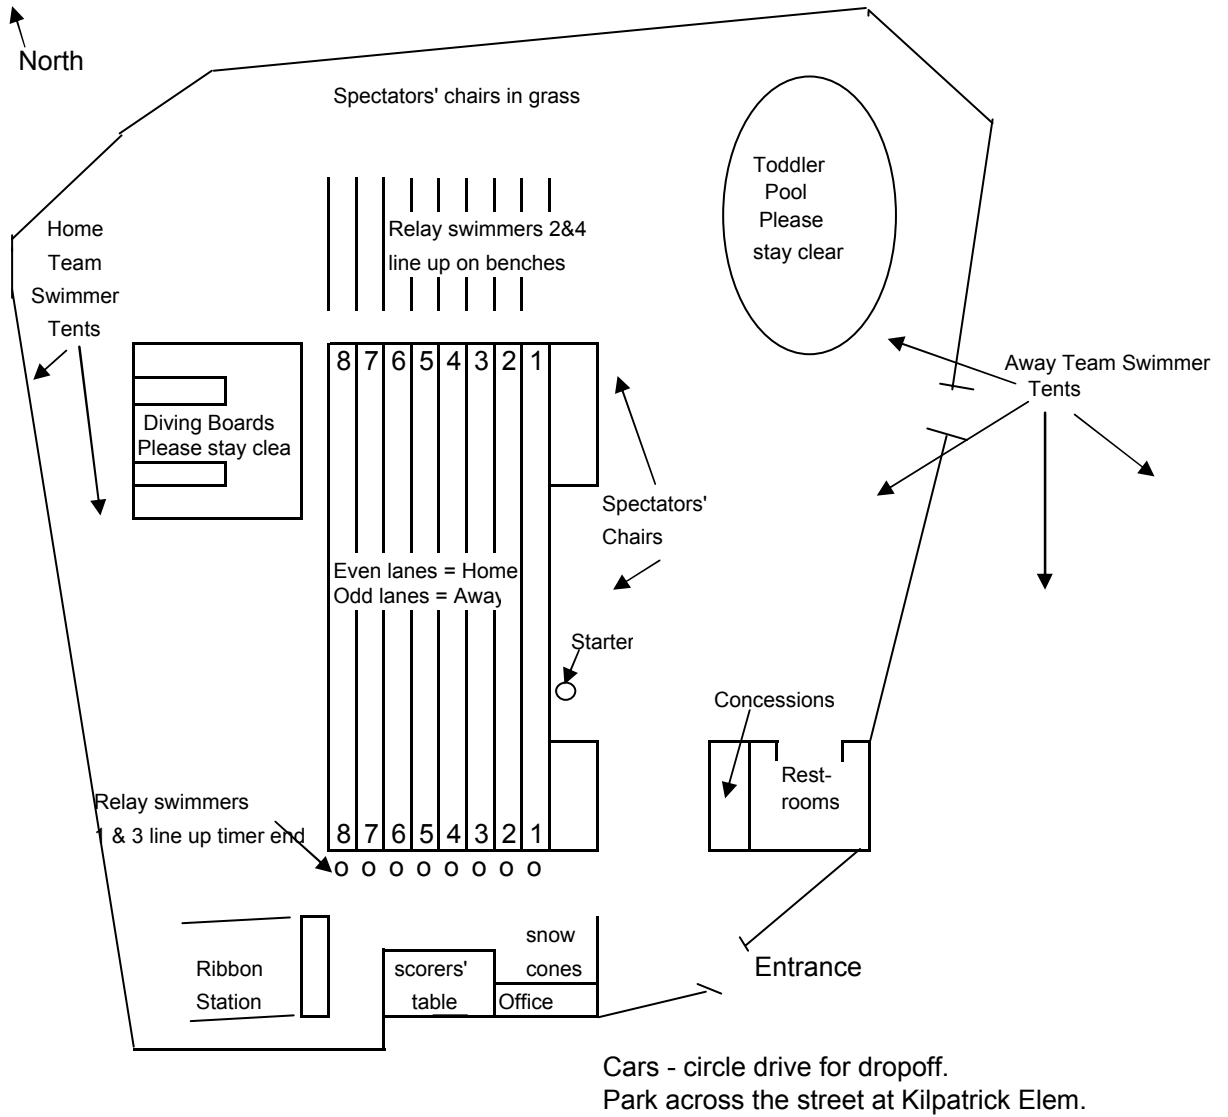

Highland Park Swim Team - Pool Layout

DRAFT 2

Highland Park Pool - Driving Directions

From Grand Parkway (99) and Cinco Ranch Blvd:
Go west on Cinco for about 2 miles to Gaston Rd.
Turn right on Gaston. Parking is on the left, at Kilpatrick Elementary School parking lot.
The pool is on the right.